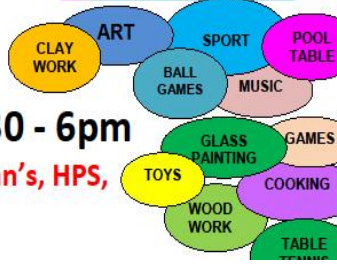

After School Playcentre

for children 5-12
(inc. children 4 in Reception class)

Monday - Friday 3.30 - 6pm
Pick-up service from Fitzjohn's, HPS, New End Schools

Spring (May/June) Holiday Playscheme
For Children 5-12
30/05-01/06/22
Info & Forms available soon

- Artisan Market: Sun 24 Apr
- Antiques Market: Sun 1 May
- Vintage Clothes: Sun 8 May
- Jean's Market: Sun 15 May
- Artisan Market: Sun 22 May
- Artisan Market: Sun 29 May
- Antiques Market: Sun 5 June

Reception Area until 3pm
Tue: Zana Clothes Shop
Fri: Jewellery, Cards & Gifts

HAMPSTEAD COMMUNITY MARKET

78 Hampstead High St NW3 1RE 020 7794 8313 hampsteadcommunitycentre.co.uk

Hampstead Community Florist
78 Hampstead High St. London NW3 1RE
020 7435 7435
Monday-Saturday 8.30am-6pm
Sunday 10am-4pm

Meat, naturally
Supporting small British Farmers
Organic & free range meats. Local home delivery
Community Market 78 Hampstead High St. NW3
www.meatnaturally.co.uk
07596 454 538 / 07832 289 015
Open: Mon to Sat 9.00am - 5.00pm

HAMPSTEAD SEAFOODS
Purveyors of finest quality seafood
Hampstead Community Market
78 Hampstead High Street London NW3 1RE
020 7435 3966 / 07815 834 986
OPEN: TUES - FRI 7.30am - 5pm
SAT 7.30am - 4pm

Jenkins and Son
Fruit & Vegetables
Open: 8am - 5pm
Mon - Sat
Hampstead Community Market
78 Hampstead High St. London NW3

Casa
Mediterranean Food Stall
Mon-Sat 1030-1930
78 Hampstead High St NW3
020 4501 0265
casamediterranea.uk

montadito
Spanish Deli and more...
9.30-5 Tue-Sat
www.montadito.co.uk
info@montadito.co.uk